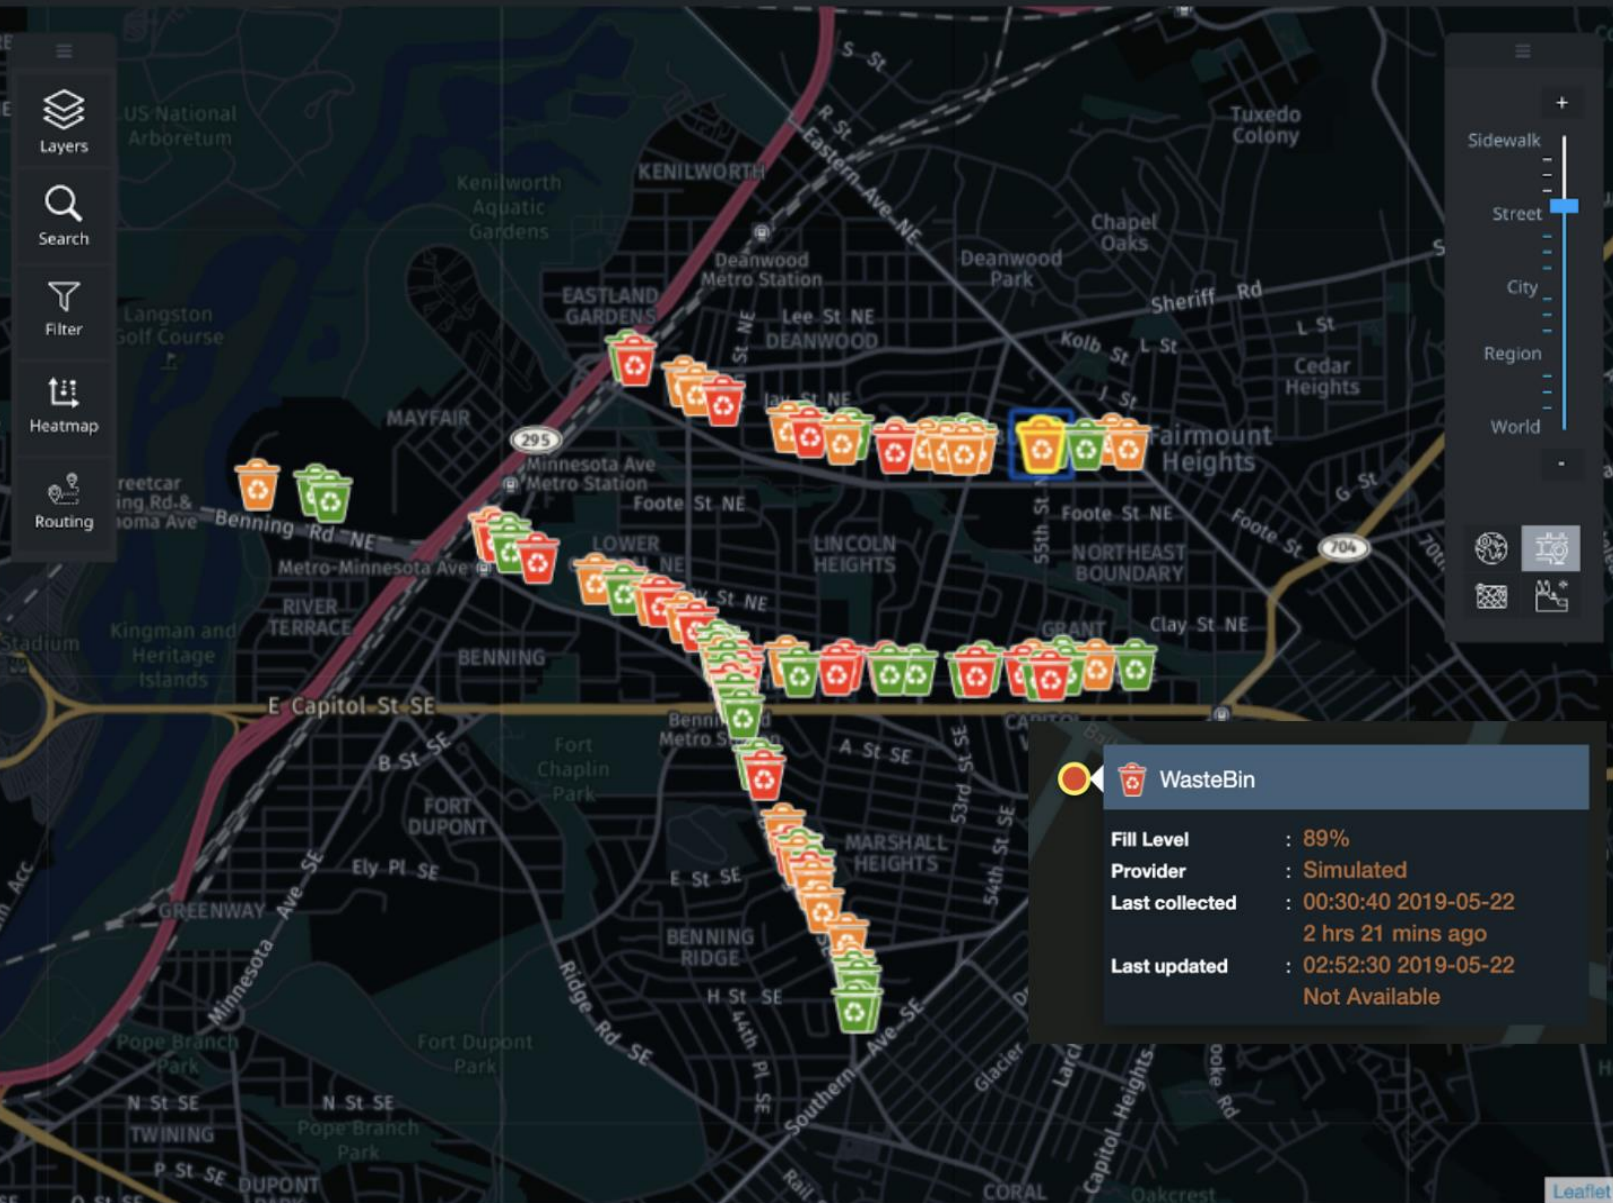

Reference Dashboard – Waste Management

Washington D.C

- Layers
- Search
- Filter
- Heatmap
- Routing

Bin Details

Bin Current Fill Level

EIVRR3...

Selected Bin

5409-5499 Nannie Helen
Burroughs Ave NE, Washington, DC
20019, USA

2018-10-11

Last pickup date