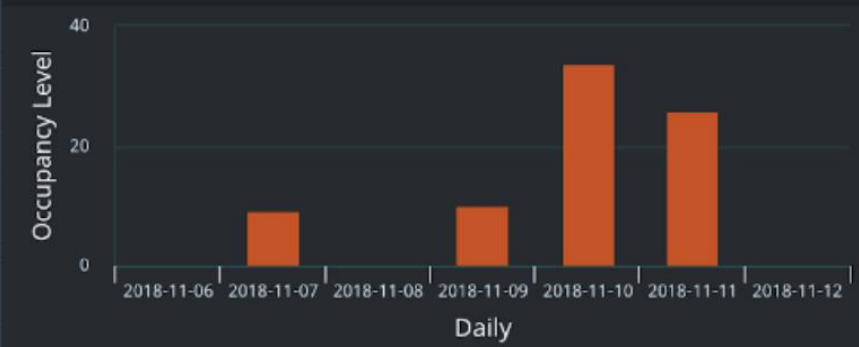

**2018-10-11**

Last pickup date

Fill Level Predictions for next 24 hours

Last 7 Days