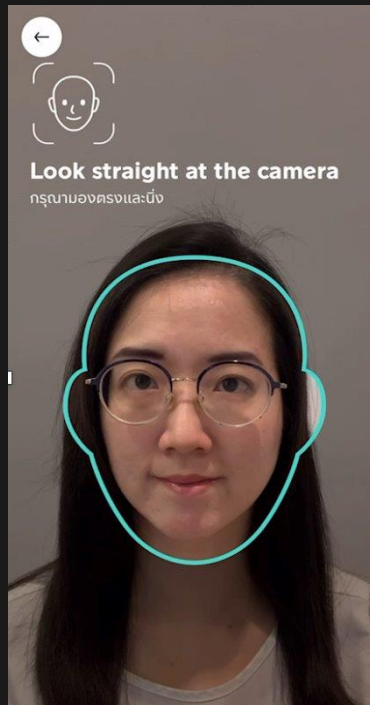

AI Use Cases : Customer Experience

Face Verification