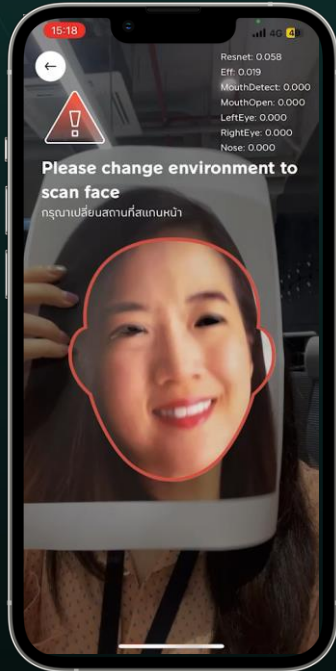

Face compare  
Match Face to  
Thai ID Card

Stay tuned  
More features coming  
soon..

9:41

Look straight ahead

กรุณามองตรงและนิ่ง

# De-risking Digital Onboarding

Tested by iBeta, and is compliant with ISO 30107-3

Image

Paper Mask

Video replay

## Liveness Detection AI

- Photo
- Video replay
- Deep fake video
- Paper mask (2D)
- 3D mask