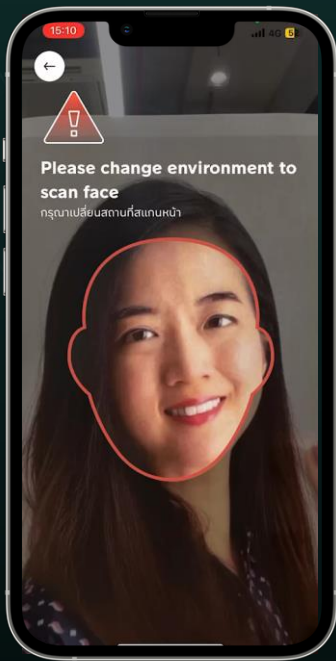

Face compare  
Match Face to  
Thai ID Card

Stay tuned  
More features coming  
soon..

9:41

Look straight ahead

กรุณามองตรงและนิ่ง

# De-risking Digital Onboarding

Tested by iBeta, and is compliant with ISO 30107-3

Image

Paper Mask

Video replay

## Liveness Detection AI

- Photo
- Video replay
- Deep fake video
- Paper mask (2D)
- 3D mask