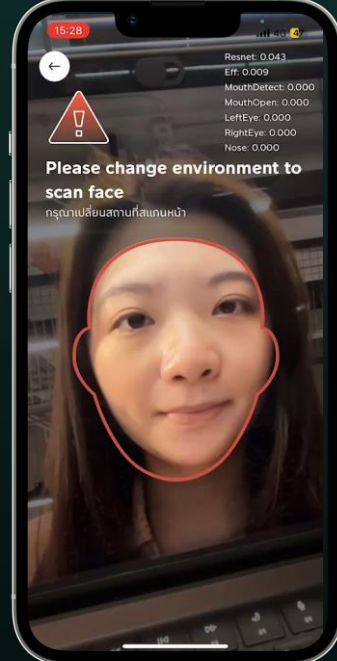

Face compare  
Match Face to  
Thai ID Card

Stay tuned  
More features coming  
soon..

9:41

Look straight ahead

กรุณามองตรงและนิ่ง

# De-risking Digital Onboarding

Tested by iBeta, and is compliant with ISO 30107-3

Image

Paper Mask

Video replay

## Liveness Detection AI

- Photo
- Video replay
- Deep fake video
- Paper mask (2D)
- 3D mask