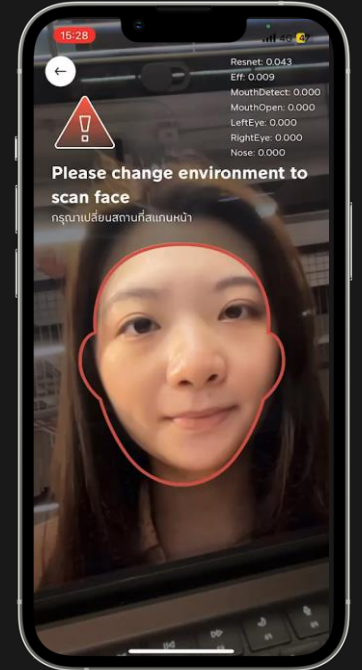

Video replay

Empower your business with AI