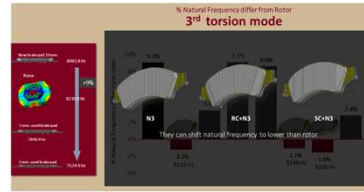

RDI 3 (TIME)

**Business
Performance**

RDI 4 (TIME)

**Business Data
Digitalization**

RDI Gen 1 Product Performance

Product performance and technical solution to respond product quality

Product Design

FEM can help to design the product with Innovation, Faster and more Effective.

Process Design

Predicted range of the hill's height, Realize the methods and look for the results

Raw materials

Reduce cost
Enhance brake friction performance

Hot pressing

Wellness of density distribution
Obtain optimized machine setting condition