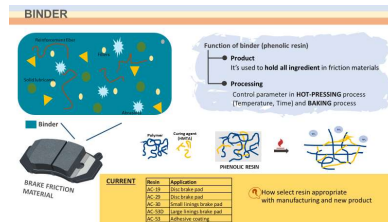

RDI 3 (TIME)

**Business
Performance**

RDI 4 (TIME)

**Business Data
Digitalization**

RDI Gen 1 Product Performance

Product performance and technical solution to respond product quality

Product Design

FEM can help to design the product with Innovation, Faster and more Effective.

Process Design

Predicted range of the hill's height, Realize the methods and look for the results

Raw materials

Reduce cost
Enhance brake friction performance

Hot pressing

Wellness of density distribution
Obtain optimized machine setting condition