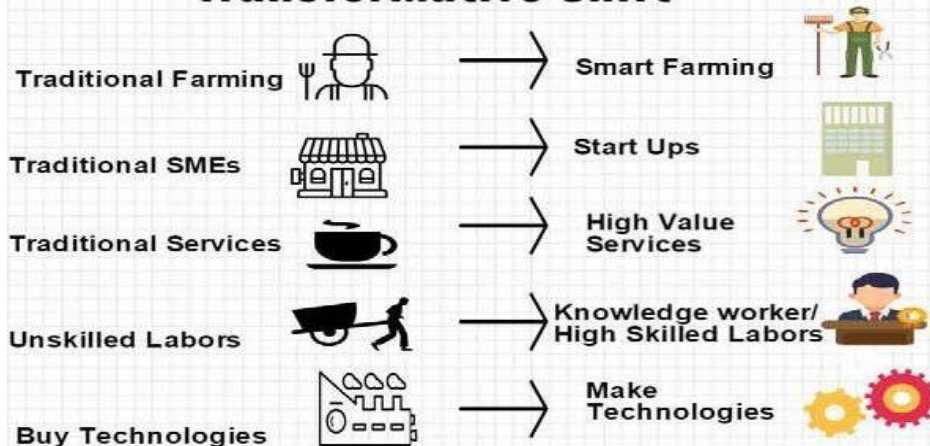

THAILAND 4.0

Prosperity, Security, Sustainability

New Engine of Growth

S-CURVE

Next-Generation Automotive
Smart Electronics
Affluent, Medical and Wellness Tourism
Agriculture and Biotechnology
Food for the Future

NEW S-CURVE

Robotics
Aviation and Logistics
Biofuels and Biochemicals
Medical Hub
Digital

Transformative Shift

Clusters for Innovation & Start Ups

Food Agriculture & Bio-Tech
Health, Wellness & Bio-med
Smart Devices, Robotics & Mechatronics
Digital, IoT & Embedded Technology
Creative, Culture & High Value Services